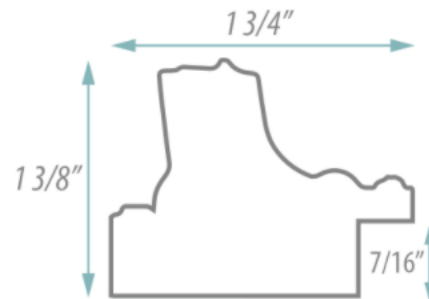

SPECIFICATION SHEET

FRAMED MIRROR

MODEL#: FM 76288-18X40

FRAMED MIRRORS COLLECTION

FEATURES:

- ONE 18X40" HIGH RESOLUTION SILVER PLATE GLASS MIRROR SIZE W/ DECORATIVE FRAME.
- "WALL HUGGER" HANGER FOR MOUNTING INCLUDED.
- STANDARD MOUNTING STYLE IS VERTICAL. FOR HORIZONTAL, PLEASE SPECIFY WHEN ORDERING.
- PACKED IN FOUR WALL (FOLDED DOUBLE WALL) CORRUGATION.
- STYLE: COLONIAL
- COLOR: GOLD
- FINISH: FOIL

MIRROR FINISHES:

- FLAT POLISHED EDGE
- BEVELED EDGE

OVERALL SIZE DIMENSION: 21 1/2" WIDE X 43 1/2" HIGH X 1 3/8" DEEP